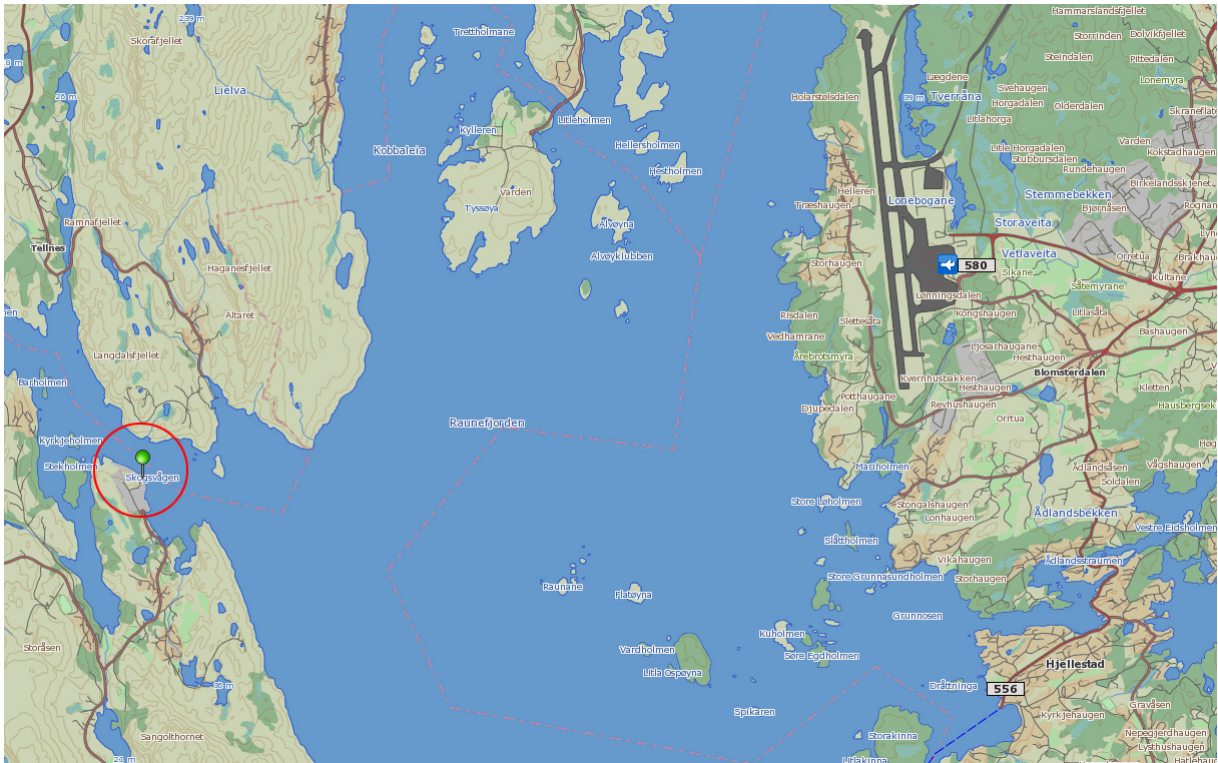

Welcome to Skaganeset Port terminal

Information about Skaganeset Port terminal

ISPS approval no.: NOBGO-0039

-
- | | |
|--------------------------|------------------------|
| 1. Location | 5. Anchors and chains |
| 2. Port information | 6. Work hours |
| 3. Port security/fencing | 7. Contact information |
| 4. Port rental | |
-

1. Location

Skaganeset Port terminal is operated by Sotra Anchor & Chain (Sotra Anchor & Chain)

Skaganeset Port terminal is located west of Bergen Airport.

Driving from Bergen by car will take around 40 mins. (35 Km), and from Flesland Airport around 1 hour (43 Km).

Position: N.60°16`11", E 05°06`22"

2. Port information

Quay	Length	Depth
	40 mtrs	10 mtrs

3. Port security/fencing

Fences and gates are put in place when ISPS-ships come to call. The gates are equipped with code locks.