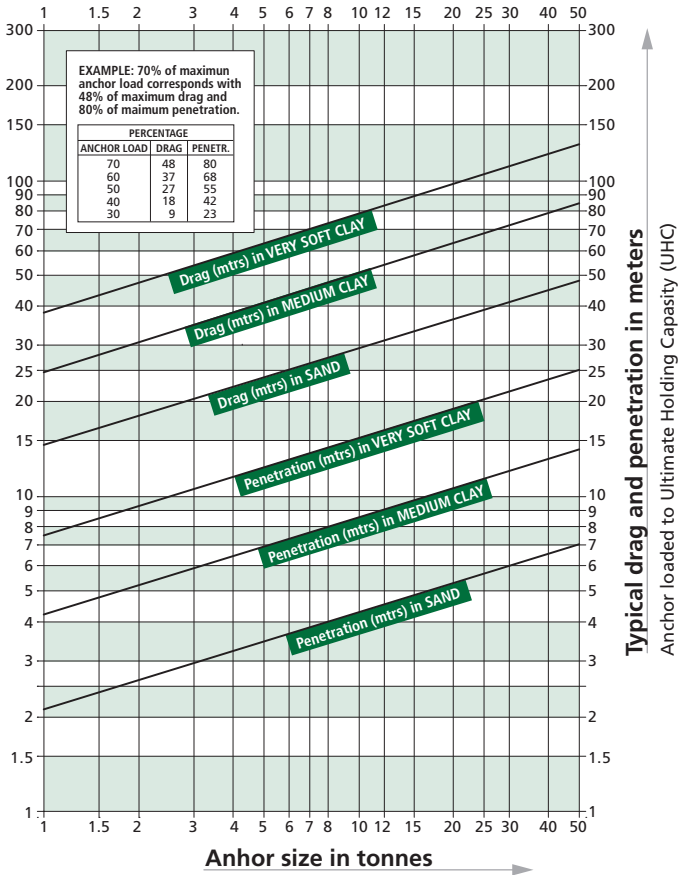

PENETRATION CHART

TYPICAL DRAG AND PENETRATION IN METERS DRAG MX5, CLASS A