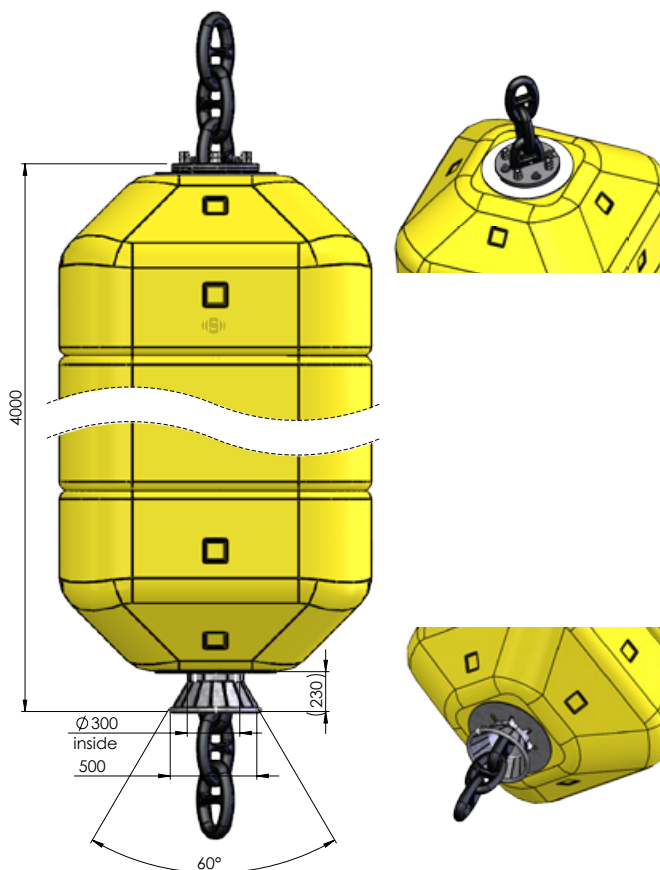

MOORING BUOY

TYPE CHAIN THROUGH