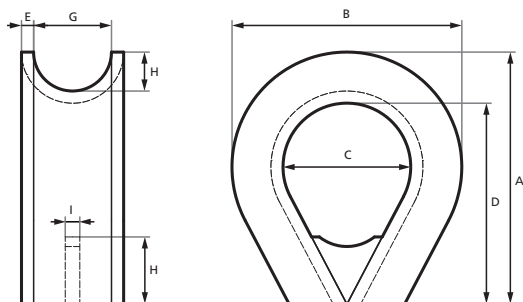

ACCESSORIES

THIMBLE

TYPE K3B

Marking	A	B	C	D	E	F	G	H	I	Weight
mm/inch	mm	mm	mm	mm	mm	mm	mm	mm	mm	kgs
48/6	152	120	75	130	6	24	48	40	12	1,55
56/7	178	140	85	142	8	28	56	55	12	2,40
64/8	203	170	105	165	10	32	64	55	12	4,00
72/9	229	190	110	180	12	36	72	65	14	6,00
80/11	279	230	145	225	12	44	88	75	14	9,05