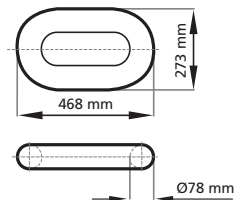

STUDLESS ADAPTOR

5 LINK DIA 78 MM

GRADE 3