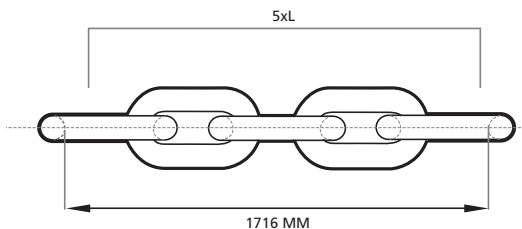

STUDLESS ADAPTOR

5 LINK DIA 78 MM

GRADE 3