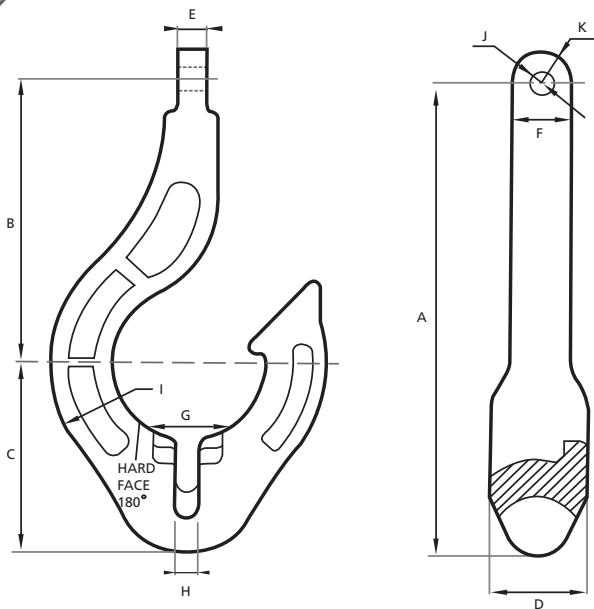

J-LOCK CHASER

SINGLE CHAIN GRABBER

SWL	PL	A	B	C	D	E	F	G	H	I	J	K
tonnes	tonnes	mm	mm	mm	mm	mm	mm	mm	mm	mm	mm	mm
110	250	2087	1702	1105	406	121	254	261	92	R762	Ø86	R127
250	400	2616	1575	1041	530	175	330	381	130	R762	Ø132	R165

SOTRA ANCHOR & CHAIN AS
Gamle Vindenesvegen 11
5363 Ågotnes, Norway

Tel.: (+47) 56 32 68 50
E-mail: sales@sotra.net
Web: www.sotra.net