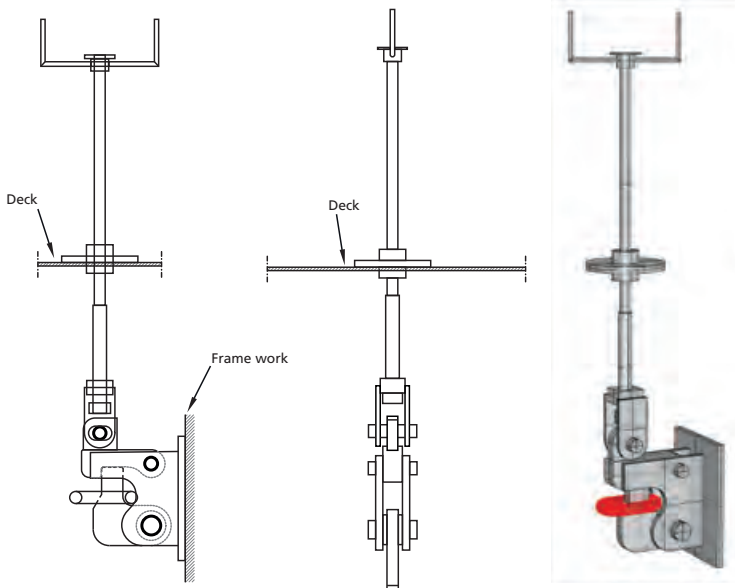

TOWING AND MOORING EQUIPMENT

CHAIN LOCKER DEVICE

SOTRA ANCHOR & CHAIN AS
Gamle Vindenesvegen 11
5363 Ågotnes, Norway

Tel.: (+47) 56 32 68 50
E-mail: sales@sotra.net
Web: www.sotra.net

SOTRA
ANCHOR & CHAIN