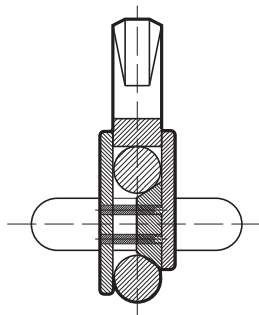

ACCESSORIES

CHAIN LINK HOOK

This chain link hook come in various sizes and is suitable for all chain dimensions.