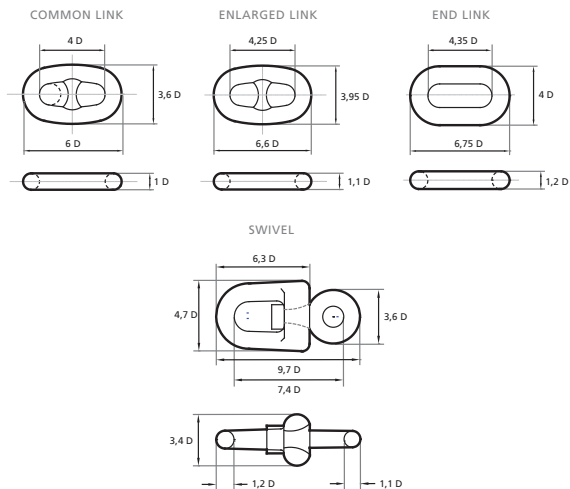

CHAIN

CHAIN WITH SWIVEL END

CONTINUOUS LENGTH WITH SWIVEL-FORERUNNER