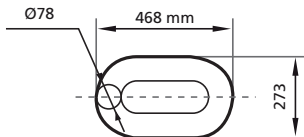

STUDLESS LINK (L)