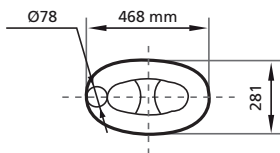

CHAIN CHAIN TAIL

STUDLESS CHAIN DIA 78 MM

GRADE 3

COMMON LINK (C)