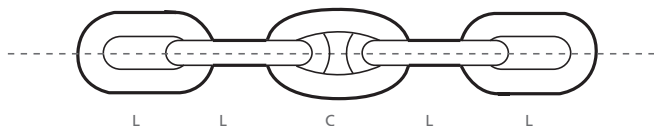

CHAIN CHAIN TAIL

STUDLESS CHAIN DIA 78 MM

GRADE 3

COMMON LINK (C)