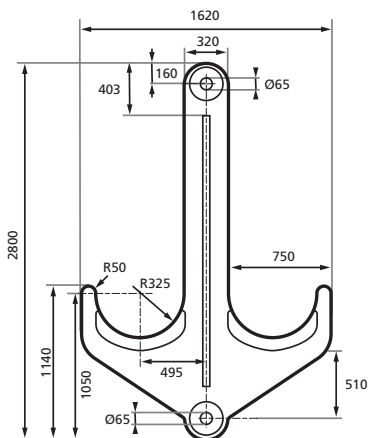

VARIOUS

BOLSTER HOOK

SOTRA ANCHOR & CHAIN AS
Gamle Vindenesvegen 11
5363 Ågotnes, Norway

Tel.: (+47) 56 32 68 50
E-mail: sales@sotra.net
Web: www.sotra.net