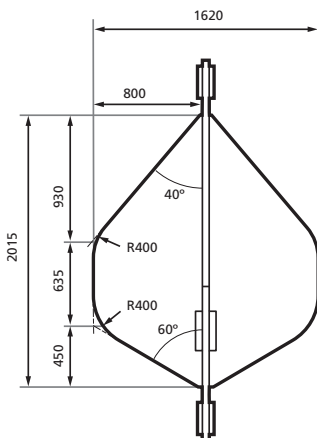

VARIOUS

BOLSTER HOOK

SOTRA ANCHOR & CHAIN AS
Gamle Vindenesvegen 11
5363 Ågotnes, Norway

Tel.: (+47) 56 32 68 50
E-mail: sales@sotra.net
Web: www.sotra.net