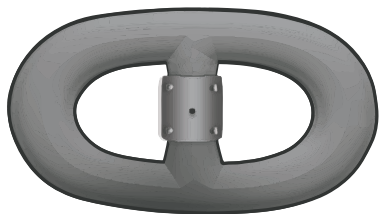

VARIOUS ANODE

FOR STUDLINK ANCHOR-CHAIN
ALUMINIUM