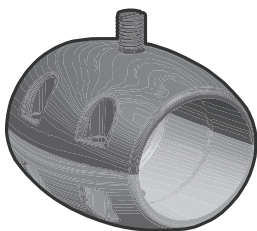

VARIOUS ANODE

FOR STUDLINK ANCHOR-CHAIN
ALUMINIUM