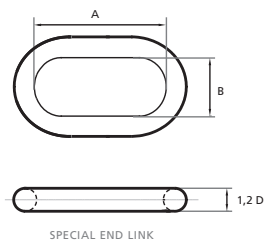

5 LINK ADAPTOR

WITH SPECIAL ENDLINK