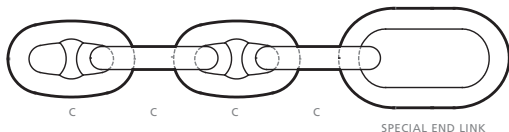

5 LINK ADAPTOR

WITH SPECIAL ENDLINK