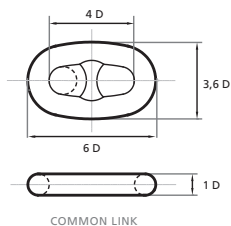

5 LINK ADAPTOR

WITH SPECIAL ENDLINK