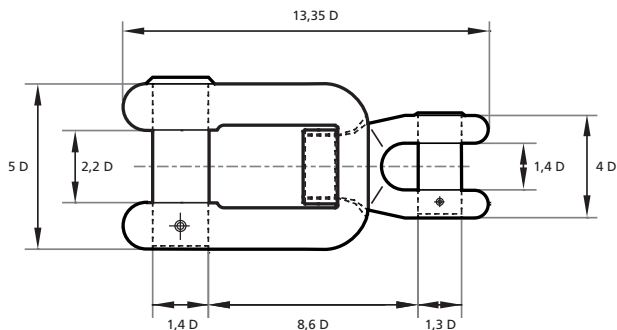

SWIVEL

SWIVEL SHACKLE

TYPE K

SOTRA ANCHOR & CHAIN AS
Gamle Vindenesvegen 11
5363 Ågotnes, Norway

Tel.: (+47) 56 32 68 50
E-mail: sales@sotra.net
Web: www.sotra.net