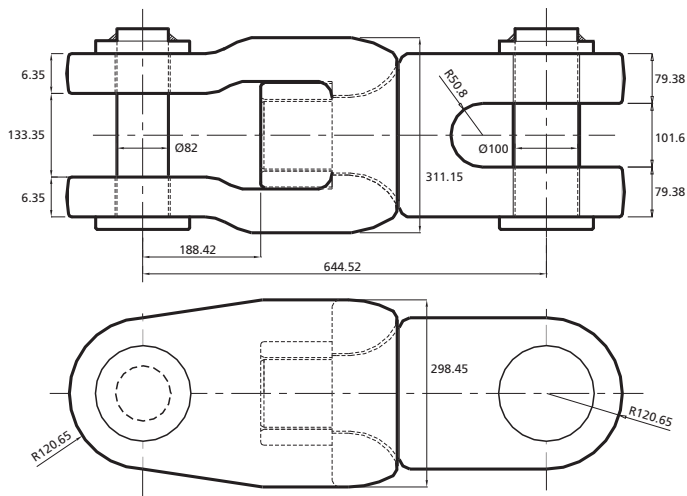

SWIVEL

SWIVEL SHACKLE

FOR CHASER

SOTRA ANCHOR & CHAIN AS
Gamle Vindenesvegen 11
5363 Ågotnes, Norway

Tel.: (+47) 56 32 68 50
E-mail: sales@sotra.net
Web: www.sotra.net