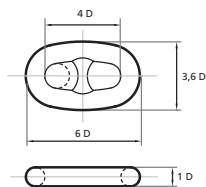

COMMON LINK