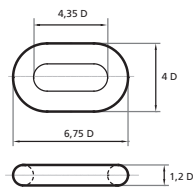

SWIVEL

SWIVEL FORERUNNER

END LINK