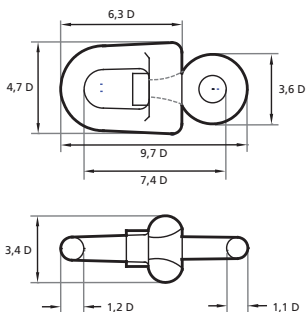

SWIVEL

SWIVEL FORERUNNER

SWIVEL