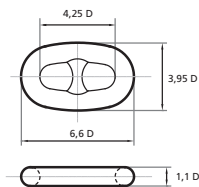

ENLARGED LINK