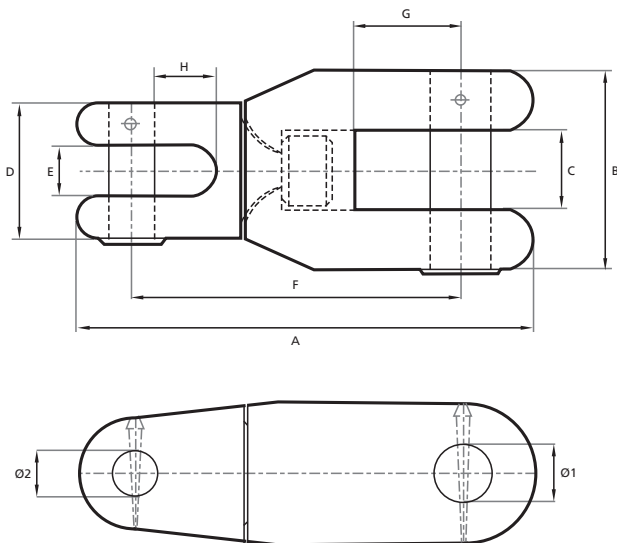

SWIVEL

SUPERBOX SWIVEL

GRADE R4

Chain dia.	A	B	C	D	E	F	G	H	Ø1	Ø2
mm	mm	mm	mm	mm	mm	mm	mm	mm	mm	mm
76	960	418	191	289	108	695	243	128	130	106
84	1035	435	205	350	123	770	276	113	143	117