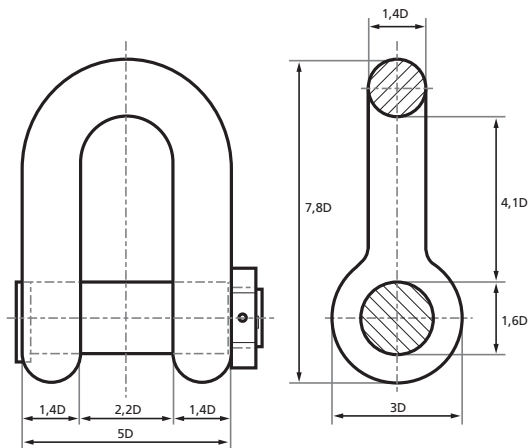

SHACKLE

SPECIAL ANCHOR SHACKLE

TYPE-D

SOTRA ANCHOR & CHAIN AS
Gamle Vindenesvegen 11
5363 Ågotnes, Norway

Tel.: (+47) 56 32 68 50
E-mail: sales@sotra.net
Web: www.sotra.net

SOTRA
ANCHOR & CHAIN