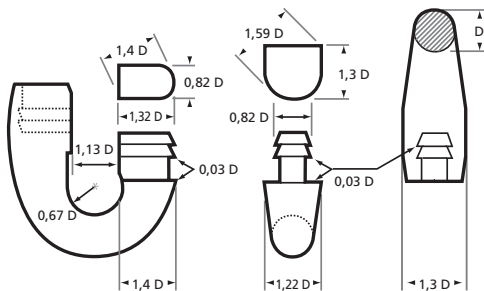

SHACKLE

SLIM JOINING SHACKLE

TYPE KENTER