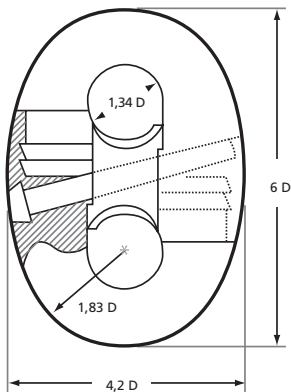

SHACKLE

SLIM JOINING SHACKLE

TYPE KENTER