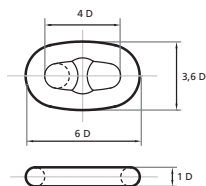

COMMON LINK