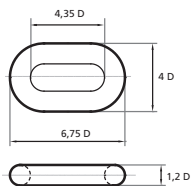

SWIVEL

SHORT SWIVEL FORERUNNER

END LINK