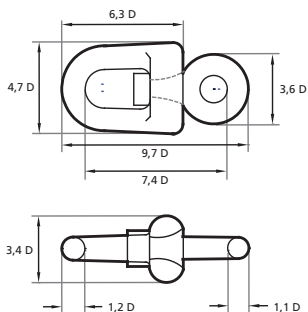

SWIVEL

SHORT SWIVEL FORERUNNER

SWIVEL