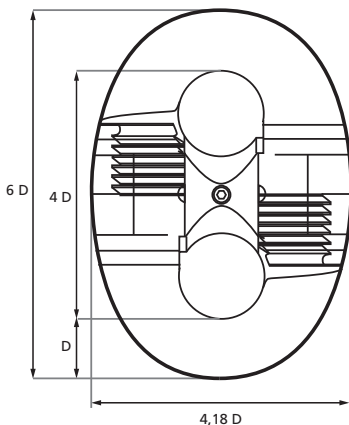

Chain dia.	Proofload	Breakload
mm	kN	kN
70	4065	5156
76	4731	6002
83	5560	7053
84	5682	7208
89	6310	8005
95	7096	9002
102	8055	10217