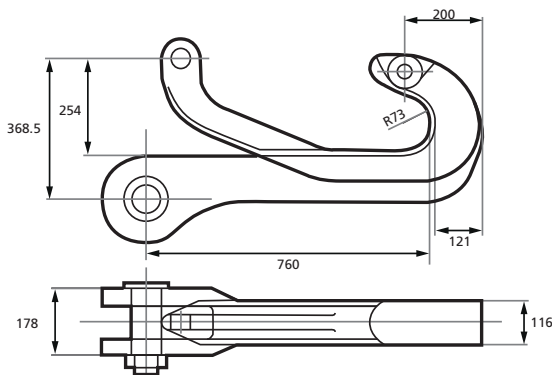

TOWING AND MOORING EQUIPMENT

QUICK RELEASE HOOK

SWL: 60T

P.L: 120T

Steel: 35CrMo

Other sizes are available on request, please contact our sales department for further information.