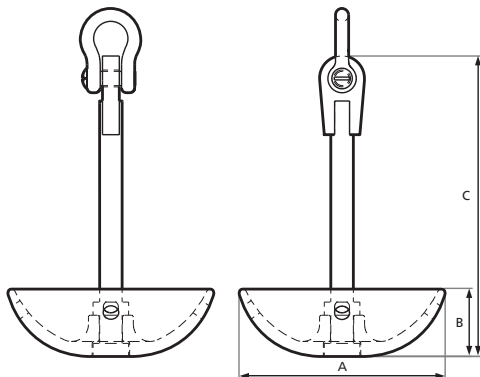

PLOUGH ANCHOR

MUSHROOM

Weight	A	B	C	Suitable shackle
Kgs	mm	mm	mm	
50	Ø 430	115	680	SWL 13.5T Bow with flush head
100	Ø 550	180	802	SWL 13.5T Bow with flush head
150	Ø 655	210	968	SWL 13.5T Bow with flush head
250	Ø 730	245	988	SWL 13.5T Bow with flush head
350	Ø 750	265	988	SWL 13.5T Bow with flush head
500	Ø 750	330	988	SWL 13.5T Bow with flush head
5000	Ø 2005	546	3648	SWL 13.5T Bow with flush head