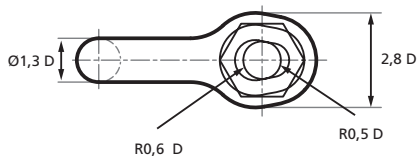

JOINING SHACKLE

TYPE-D LTM