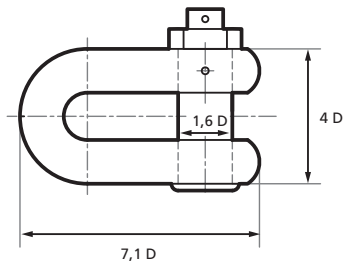

JOINING SHACKLE

TYPE-D LTM