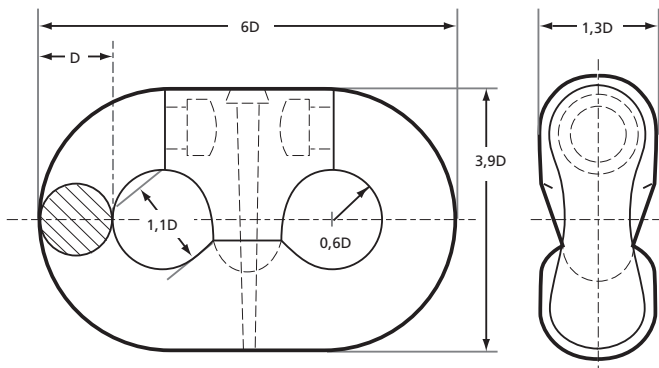

JOINING SHACKLE

BALDT / C-CONNECTOR