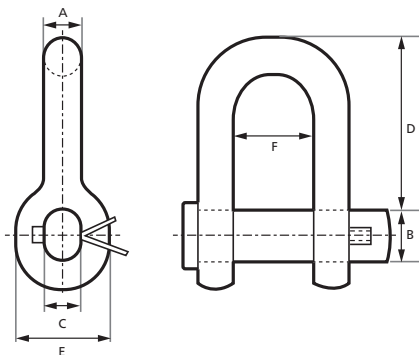

SHACKLE

FORELOCK SHACKLE

Chain dia.	A	B	C	D	E	F
mm	mm	mm	mm	mm	mm	mm
19	26	34	26	114	42	46
22	32	39	32	132	48	52
26	38	46	38	156	56	61
32	46	57	46	192	69	76
34	48	62	48	204	74	80
38	54	69	54	228	85	92
42	59	75	59	252	92	100