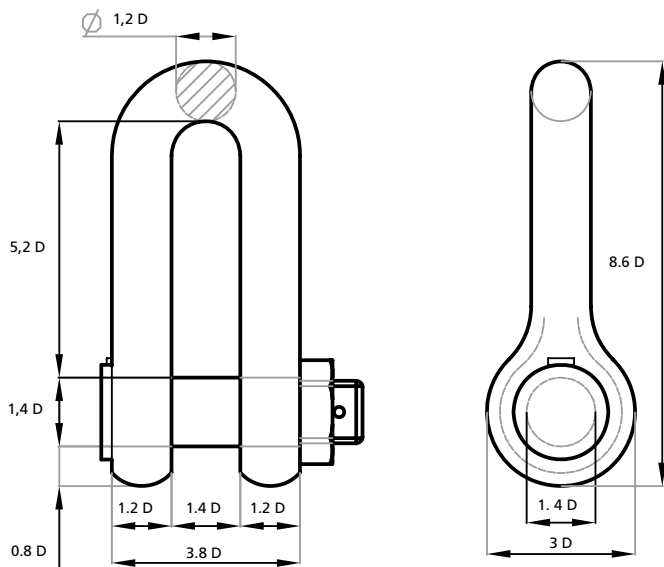

END JOINING SHACKLE

TYPE-D – GRADE R4