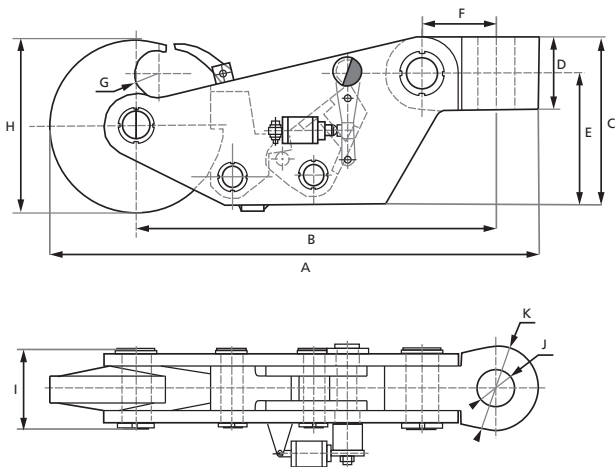

TOWING AND MOORING EQUIPMENT

DISC TYPE QUICK RELEASE TOWING HOOK

Model	SWL	Proof load	A	B	C	D	E	F	G	H	I	J	K
	ton	ton	mm	mm	mm	mm	mm	mm	mm	mm	mm	mm	mm
DISC 7	7	14	712	512	235	100	185	125	65	280	112	45	120
DISC 15	15	30	905	670	325	140	255	250	100	340	144	60	130
DISC 25	25	50	1238	923	445	180	355	200	130	470	186	80	162
DISC 45	45	90	1323	973	455	200	355	200	130	470	218	100	230
DISC 65	65	130	1598	1173	464	220	454	250	162	600	256	110	250
DISC 100	100	150	1750	1068	632	280	492	290	176	650	288	135	270

We can also supply manually operated versions of these hooks.