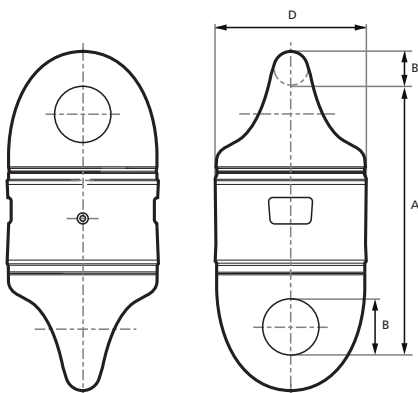

SWIVEL

C-TECH SWIVEL

Grade R4

Size	Kenter	PL	MBL	A	B	C	D	Weight ±
mm	mm	kN	kN	mm	mm	mm	mm	kg
51	51-64	2327	2952	450	51	80	220	100
64	64-76	3440	4364	540	64	100	275	187
76	76-89	4731	6001	605	76	120	325	284
89	89-102	6310	8004	670	89	140	380	427
102	102-114	8054	10217	755	102	160	435	627

Grade R5

Size	Kenter	PL	MBL	A	B	C	D	Weight ±
mm	mm	kN	kN	mm	mm	mm	mm	kg
51	51-64	2704	3447	450	51	80	220	100
64	64-76	3997	5096	540	64	100	275	187
76	76-89	5498	7009	605	76	120	325	284
89	89-102	7332	9348	670	89	140	380	427
102	102-114	9359	11932	755	102	160	435	627