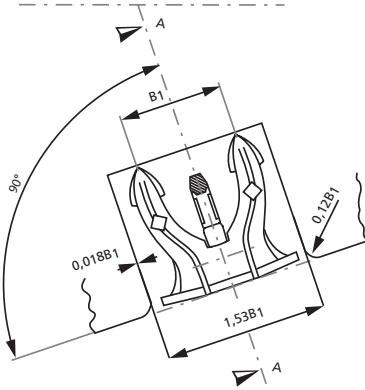

ANCHOR

ANCHOR POCKET

D = Dia of chain
K = 180 mm (for all anchorsizes)

SOTRA ANCHOR & CHAIN AS
Gamle Vindenesvegen 11
5363 Ågotnes, Norway

Tel.: (+47) 56 32 68 50
E-mail: sales@sotra.net
Web: www.sotra.net

SOTRA
ANCHOR & CHAIN