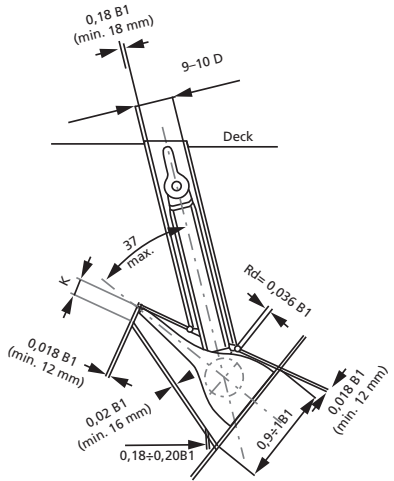

ANCHOR

ANCHOR POCKET

D = Dia of chain
K = 180 mm (for all anchorsizes)

SOTRA ANCHOR & CHAIN AS
Gamle Vindenesvegen 11
5363 Ågotnes, Norway

Tel.: (+47) 56 32 68 50
E-mail: sales@sotra.net
Web: www.sotra.net

SOTRA
ANCHOR & CHAIN