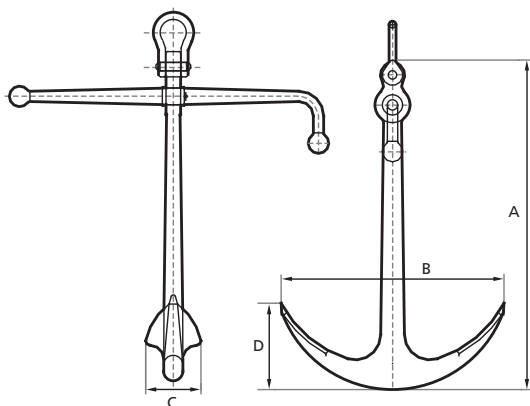

STOCK ANCHOR

ADMIRALTY

Weight	A	B	C	D
Kgs	mm	mm	mm	mm
10	650	400	100	150
25	890	550	130	200
50	960	635	185	230
75	1105	710	210	266
100	1215	780	230	293
150	1395	900	265	336
200	1535	990	290	370
300	1755	1105	330	423
500	2080	1335	390	502
700	2330	1500	440	560
1000	2620	1685	495	633
2000	3300	2140	625	797
3000	3780	2415	715	912