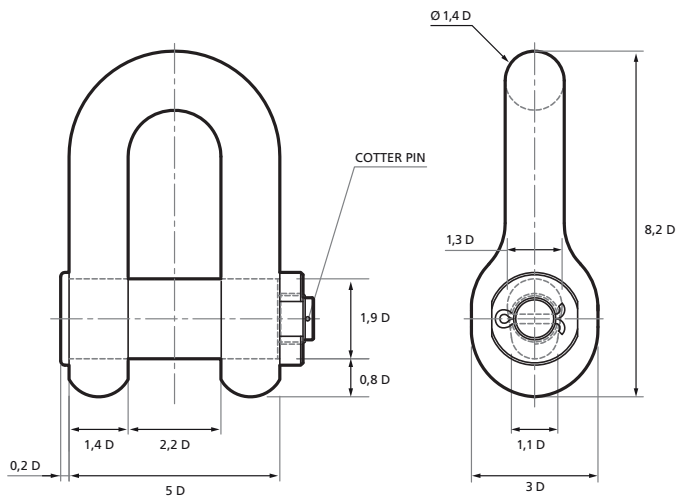

ANCHOR SHACKLE

TYPE-D LTM – BOLT & NUT