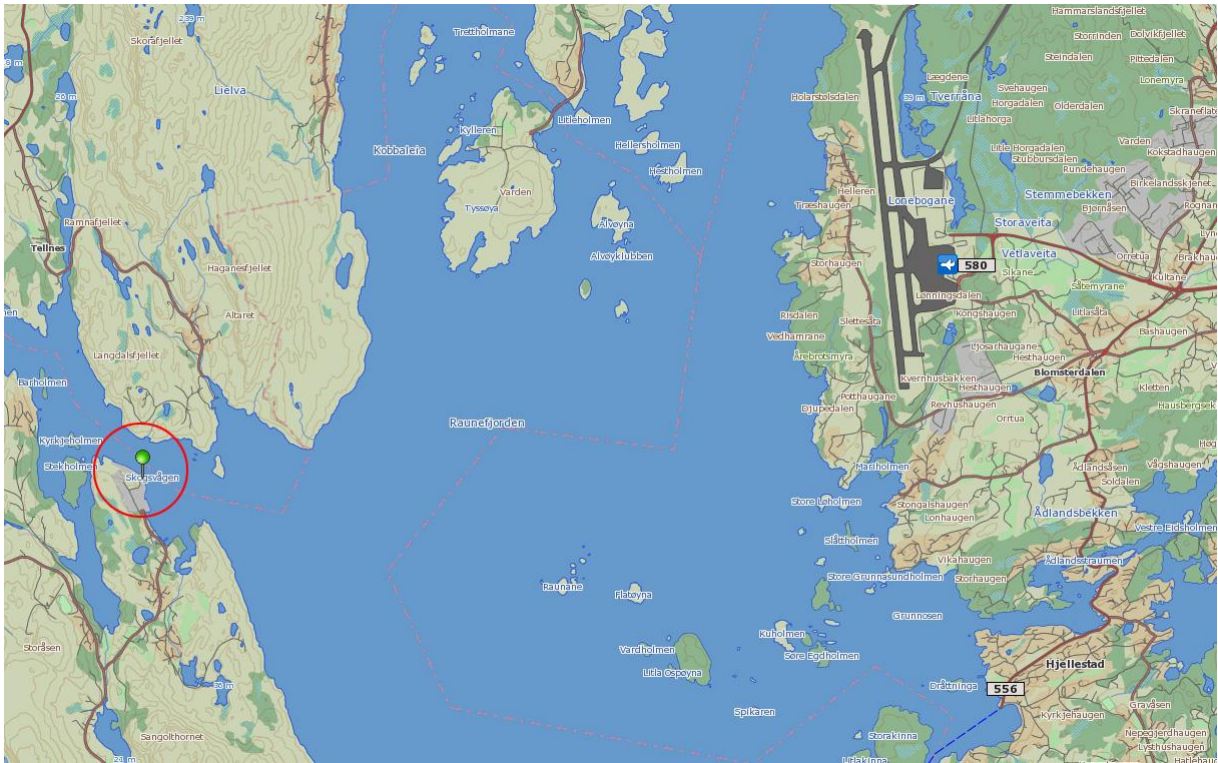

Welcome to Skaganeset Port terminal

Information about Skaganeset Port terminal

ISPS approval no.: NOBGO-0039

-
- | | |
|--------------------------|------------------------|
| 1. Location | 5. Anchors and chains |
| 2. Port information | 6. Work hours |
| 3. Port security/fencing | 7. Contact information |
| 4. Port rental | |
-

1. Location

Skaganeset Port terminal is operated by Sotra Anchor & Chain (Sotra Anchor & Chain)

Skaganeset Port terminal is located west of Bergen Airport.

Driving from Bergen by car will take around 40 mins. (35 Km), and from Flesland Airport around 1 hour (43 Km).

Position: N.60°16`11", E 05°06`22"

2. Port information

Quay	Length	Depth
	40 mtrs	10 mtrs

3. Port security/fencing

Fences and gates are put in place when ISPS-ships come to call. The gates are equipped with code locks.